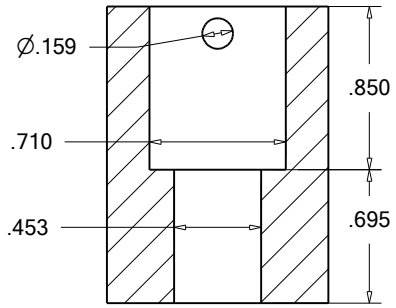

Tap 10-32
Two Places

Tap 1/2-20

Section A-A

ScrewModChuck
Housing
12L14 Steel Hex Stock
Oct 14 2024
JR